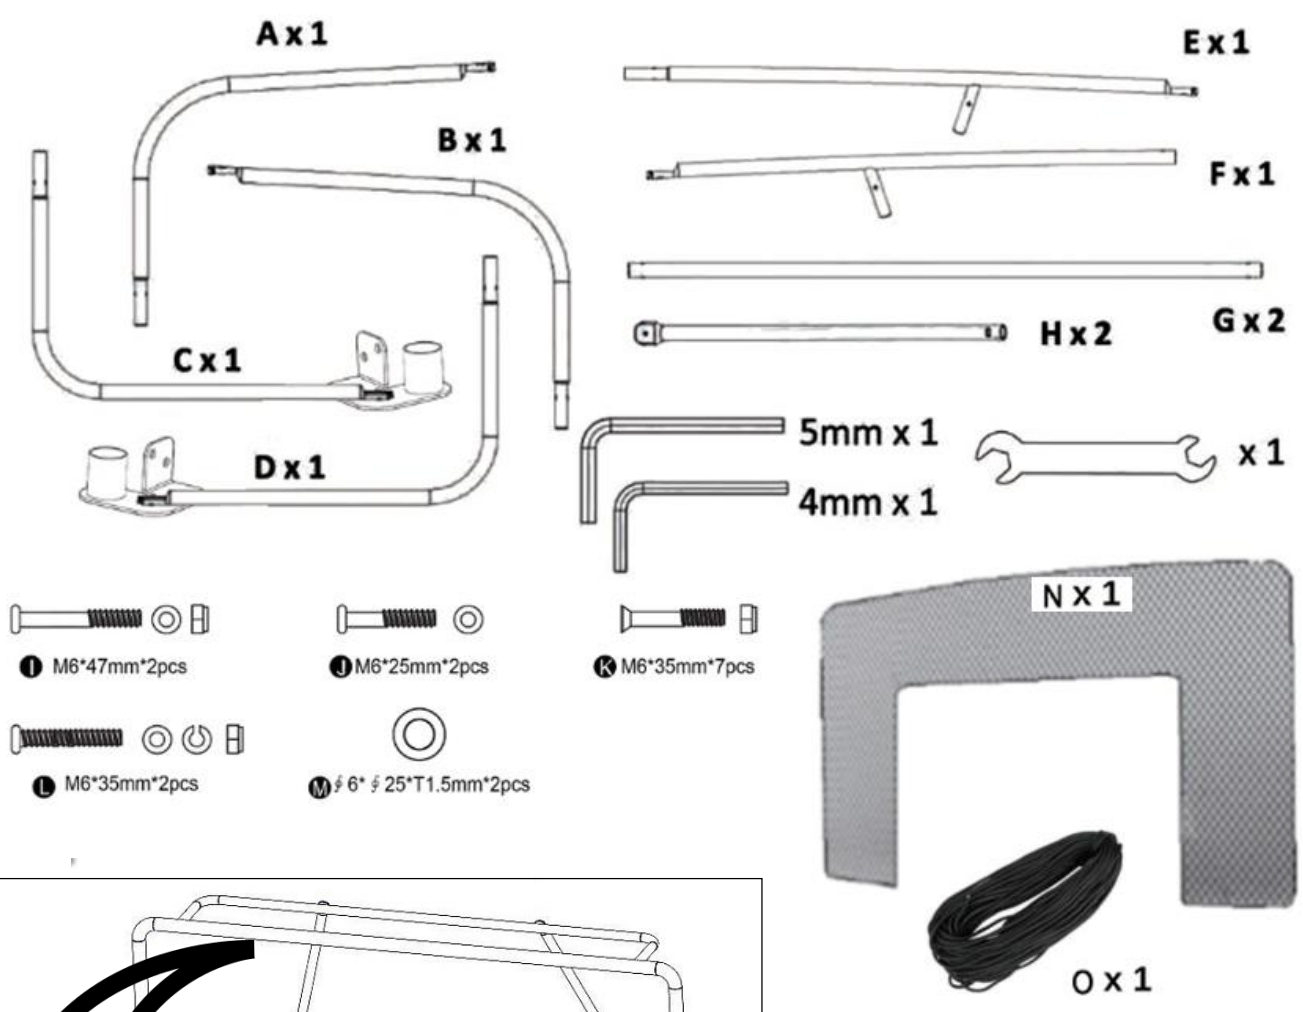

**ACON WAVE**

SOLID PRACTICE WITH SOLID PRODUCTS

**ACON Wave B183 PRO –backstop net**

# ACON WAVE

SOLID PRACTICE WITH SOLID PRODUCTS

I/J  
M6\*25mm or M6\*47mm

M6\*35mm\*2pcs

M6\*35mm\*7pcs

O