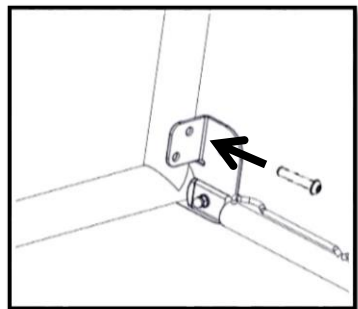

**ACON WAVE**

SOLID PRACTICE WITH SOLID PRODUCTS

**ACON Wave B183 PRO –backstop net**

# ACON WAVE

SOLID PRACTICE WITH SOLID PRODUCTS

I/J  
M6\*25mm or M6\*47mm

M6\*35mm\*2pcs

M6\*35mm\*7pcs

O