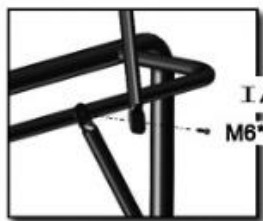

**ACON WAVE**

SOLID PRACTICE WITH SOLID PRODUCTS

**ACON Wave B183 PRO –backstop net**

# ACON WAVE

SOLID PRACTICE WITH SOLID PRODUCTS

I/J  
M6\*25mm or M6\*47mm

M6\*35mm\*2pcs

M6\*35mm\*7pcs

O