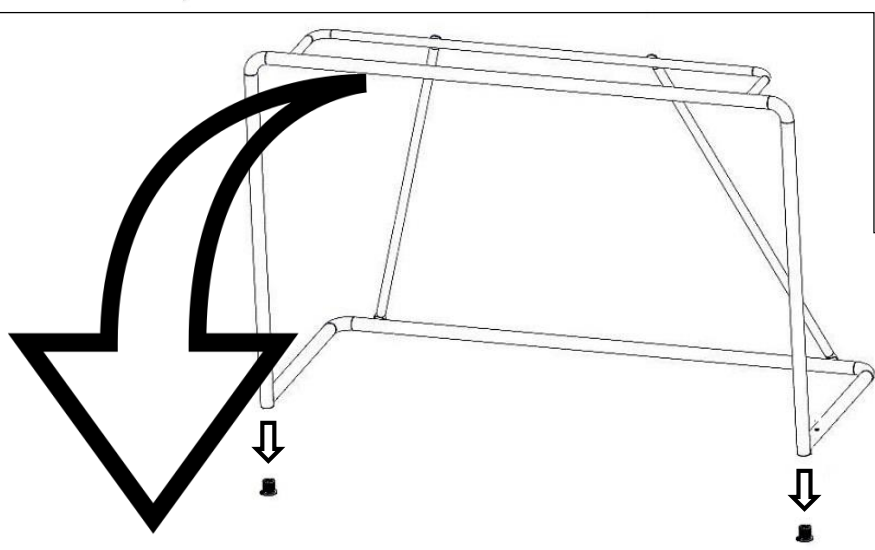

**ACON WAVE**

SOLID PRACTICE WITH SOLID PRODUCTS

**ACON Wave B183 PRO –backstop net**

# ACON WAVE

SOLID PRACTICE WITH SOLID PRODUCTS

I/J  
M6\*25mm or M6\*47mm

M6\*35mm\*2pcs

M6\*35mm\*7pcs

O