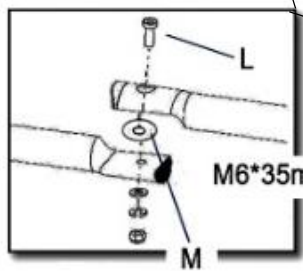

**ACON WAVE**

SOLID PRACTICE WITH SOLID PRODUCTS

**ACON Wave B183 PRO –backstop net**

# ACON WAVE

SOLID PRACTICE WITH SOLID PRODUCTS

I/J  
M6\*25mm or M6\*47mm

M6\*35mm\*2pcs

M6\*35mm\*7pcs

O