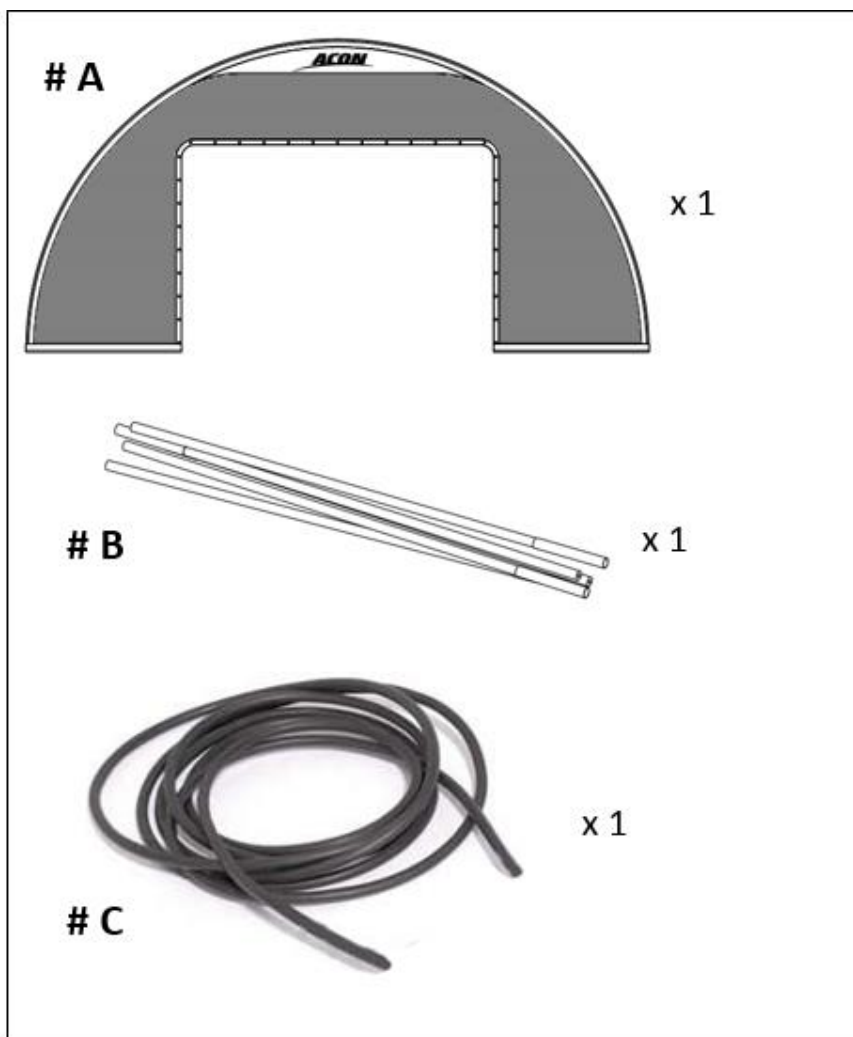

ACON WAVE

SOLID PRACTICE WITH SOLID PRODUCTS

ACON Wave B160/B183 -backstop net

2

3